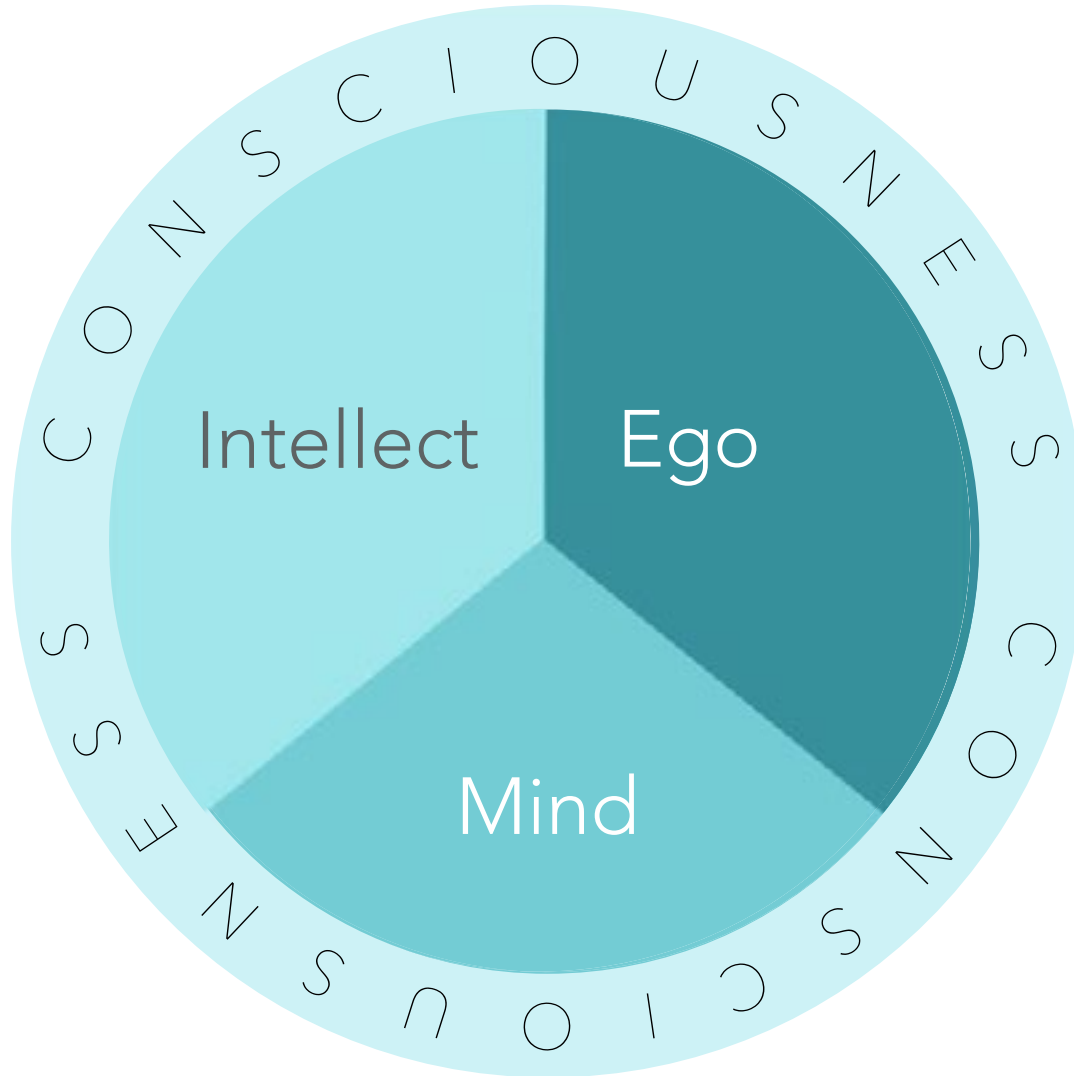

Gross
body

Can only age

Subtle
bodies

Consciousness Divine Consciousness

Intellect Wisdom

Mind Thinking to Feeling

Ego Humility, Ego Refinement

Causal
body

Soul is Immutable,
Pure & Eternal

Subtle Bodies

Consciousness> Divine Consciousness

Intellect> Wisdom

Mind> Thinking to Feeling

Ego> Humility, Ego Refinement
[you can subdue ego but cannot destroy it]

Subtle Body

What Evolves & How

Play of Consciousness